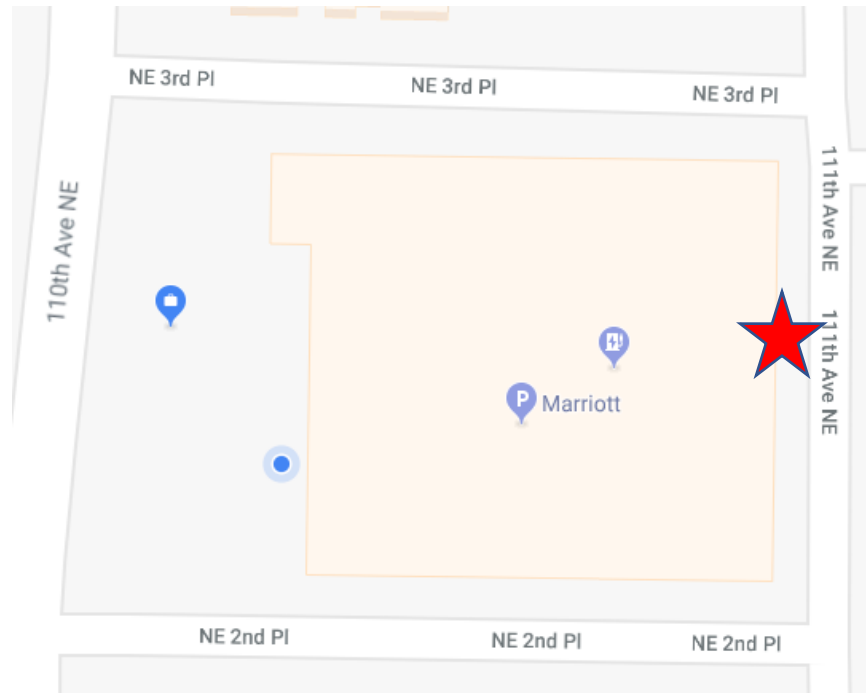

Load in/Load Out Instructions

- All load-in/load-out needs to take place at through the loading dock. The loading dock is located on 111th Ave NE, between 2nd and 3rd Place (see map below- star indicates loading dock)