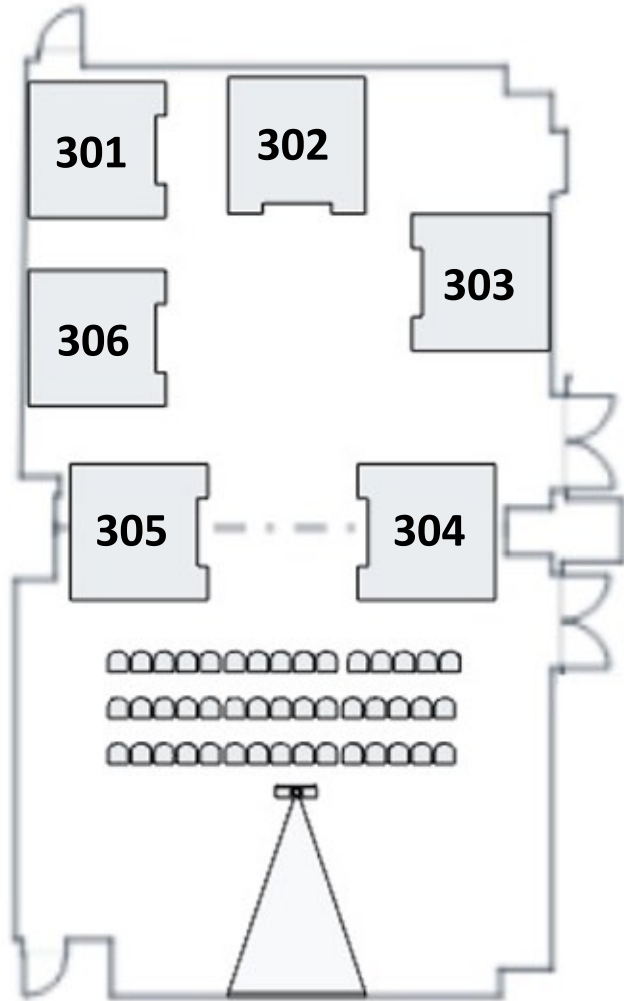

The IT Summit 2019 Bellevue Floor Plan
Lower Level Meeting Rooms
Marriott Downtown Bellevue, WA

Tech Theater III

Tech Theater II