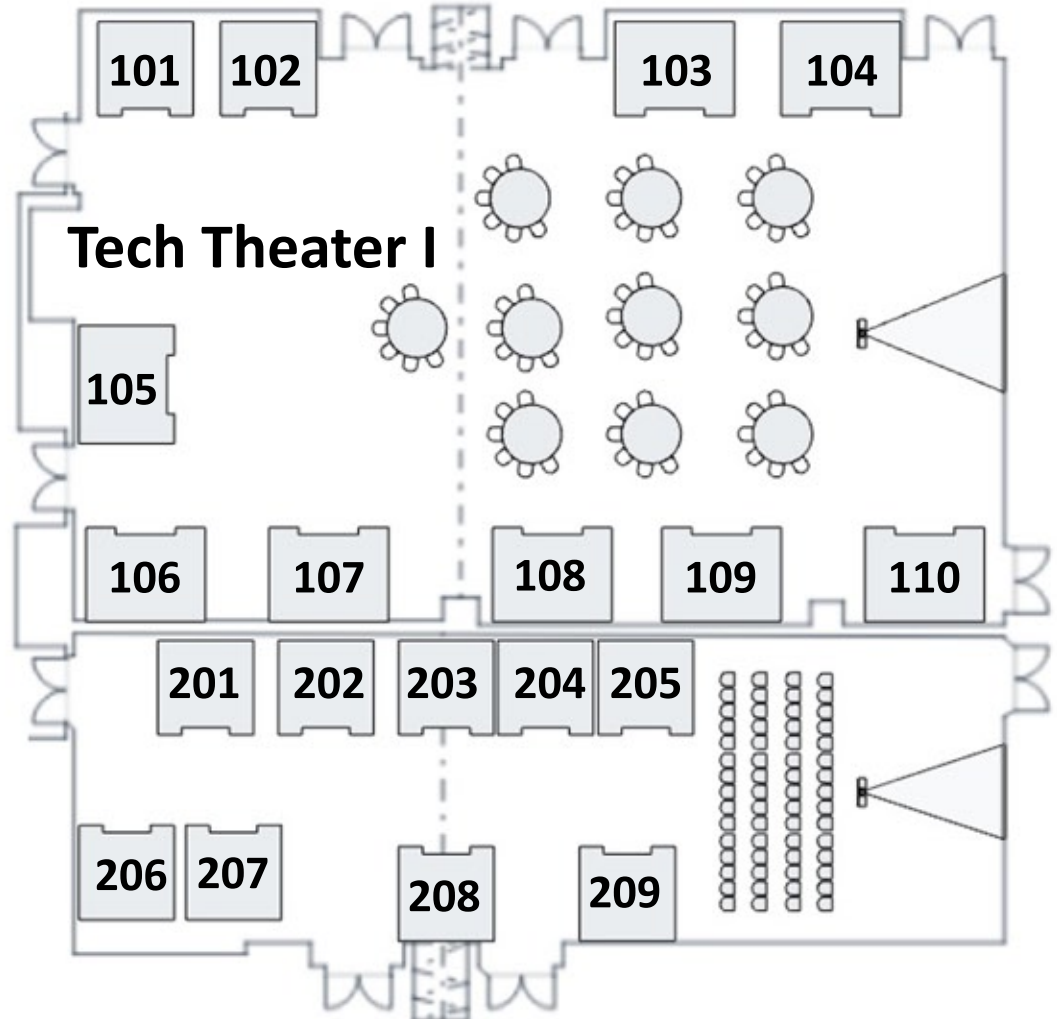

The IT Summit 2019 Bellevue Floor Plan
Lower Level Meeting Rooms
Marriott Downtown Bellevue, WA

Tech Theater III

Tech Theater II